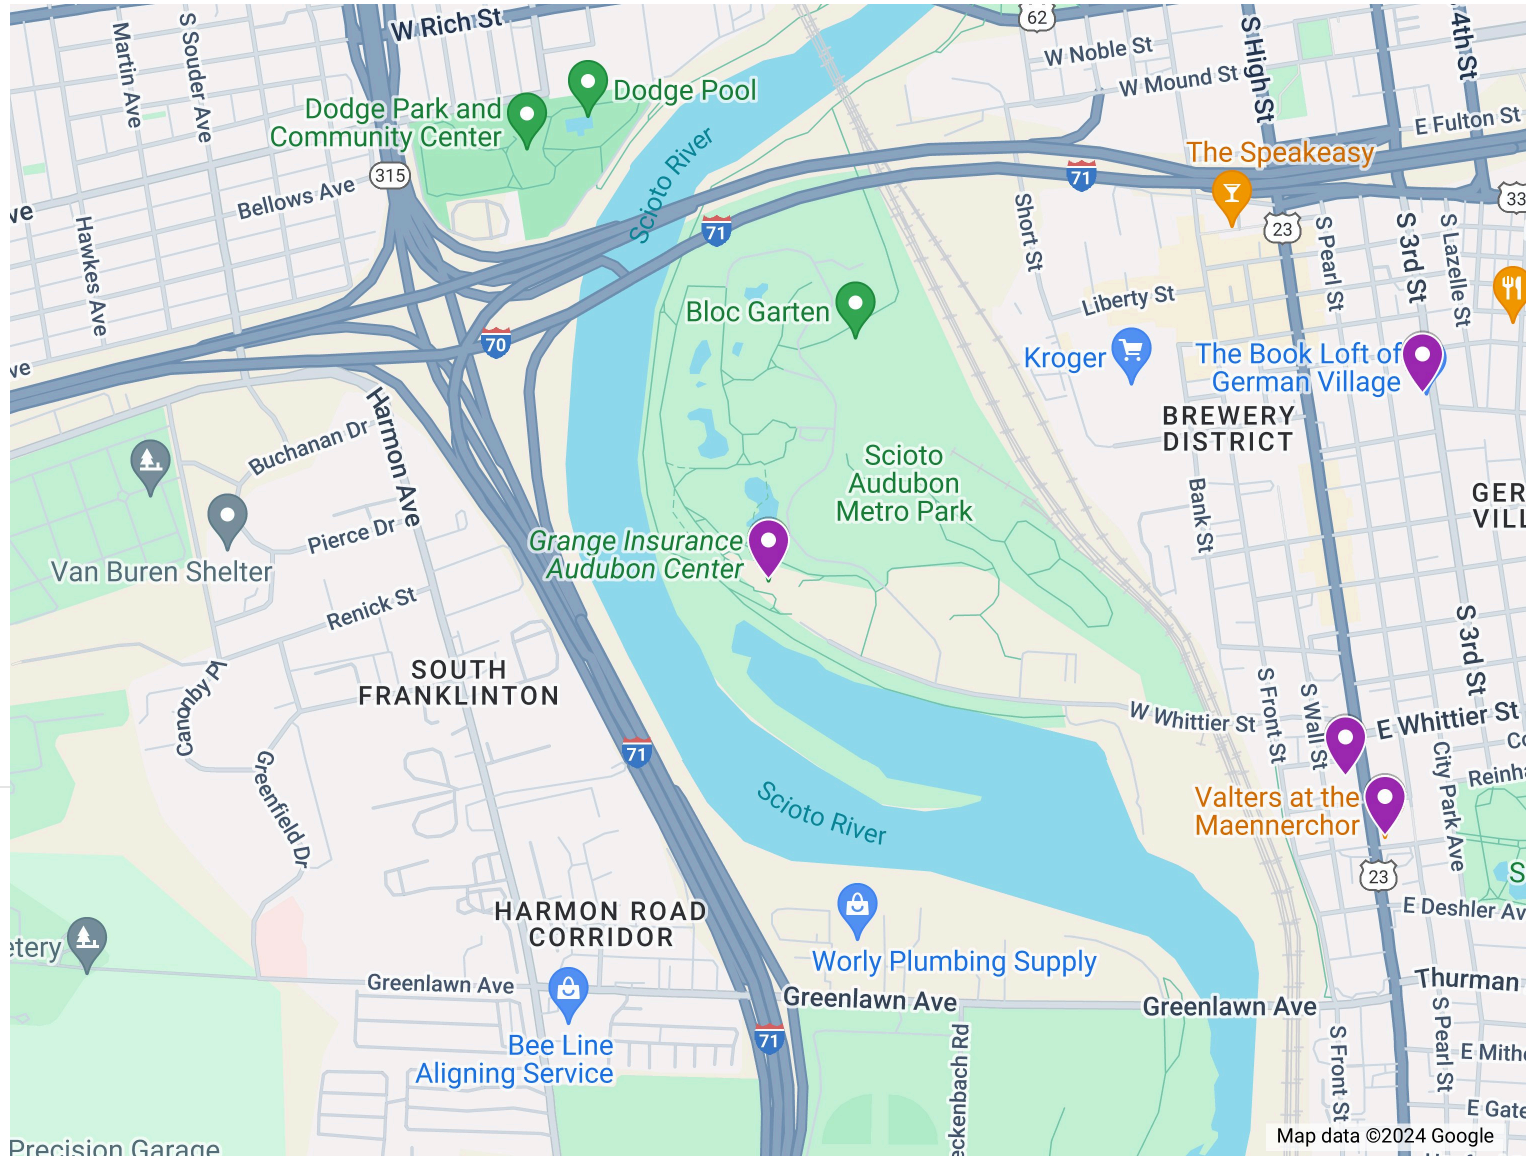

OneEighty Staff Retreat Map

Staff Day Retreat

-  Dodge Park and Community Center
-  South Wind Motel
-  Valters at the Maennerchor
-  Schiller Park
-  The Book Loft of German Village
-  Fox In The Snow Cafe
-  Grange Insurance Audubon Center

Staff Retreat Locations for OneEighty's 2 day staff retreat

Map data ©2024 Google